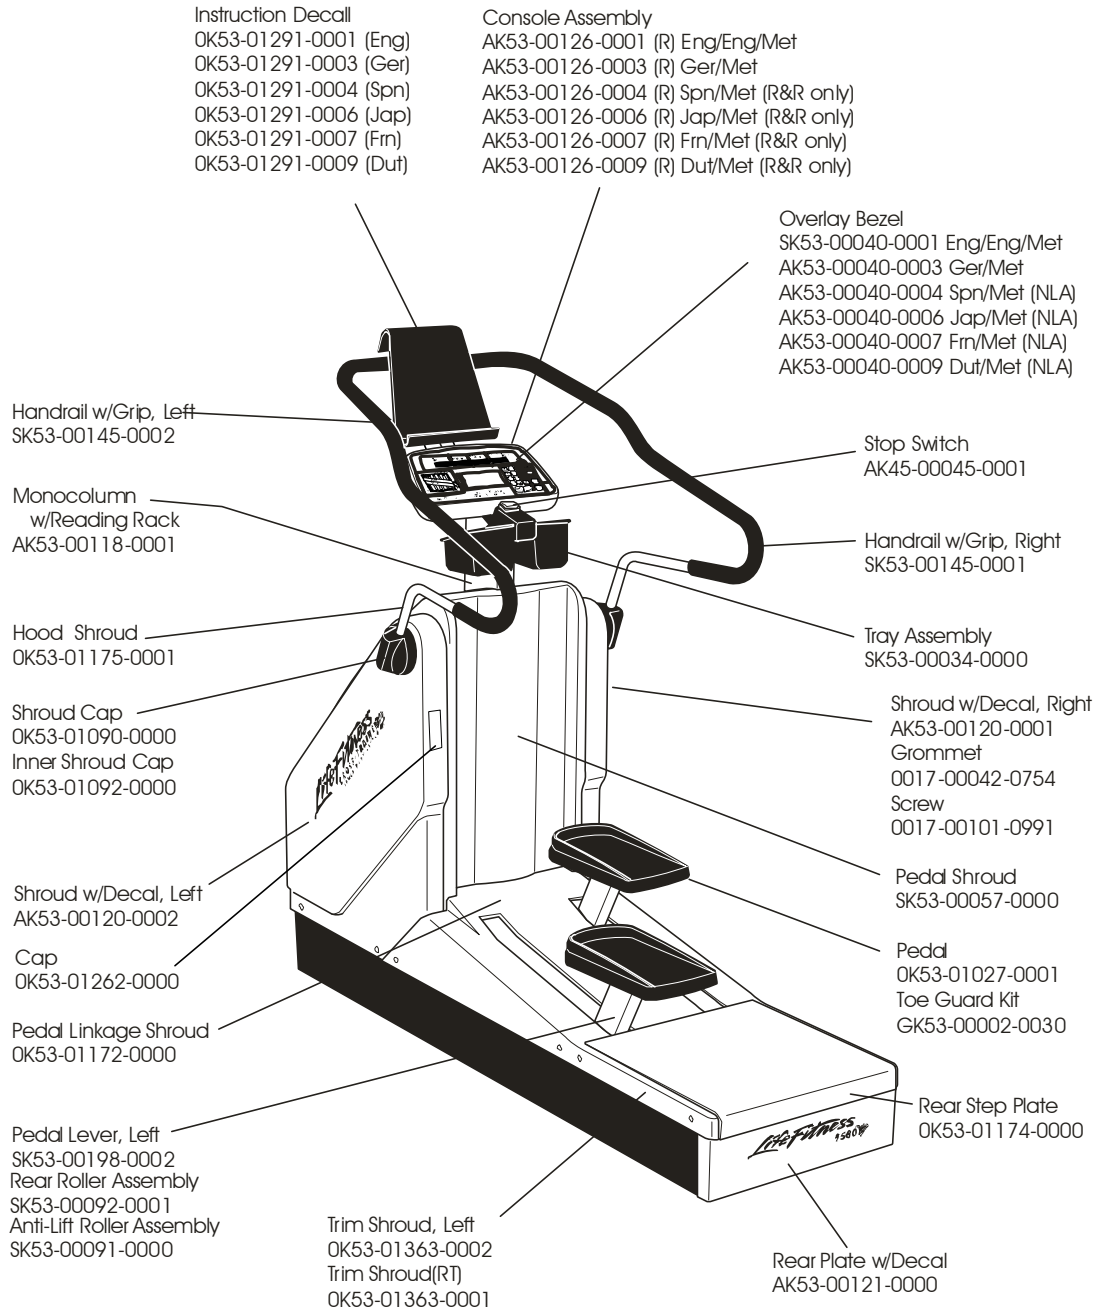

CT-9500L Cross-Trainer

GK53-00013-XXXX
SN: 685000 & up

CT-9500L Cross-Trainer

GK53-00013-XXXX
SN: 685000 & up